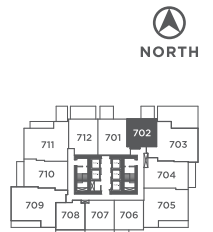

LEVEL 7

The floorplans, square footage, dimensions, design and configuration of the strata lots and project are approximate and/or artist's interpretation only and may differ from what is shown. Final dimensions, square footage, and configuration shall be determined by the final strata plans. Final floorplans may be the mirror image of the floorplans shown above. Refer to architectural drawings. The developer reserves the right to make changes without notice to the floorplans, ceiling heights, project design, landscaping plans, appliances, specifications, and features. E.&O.E.