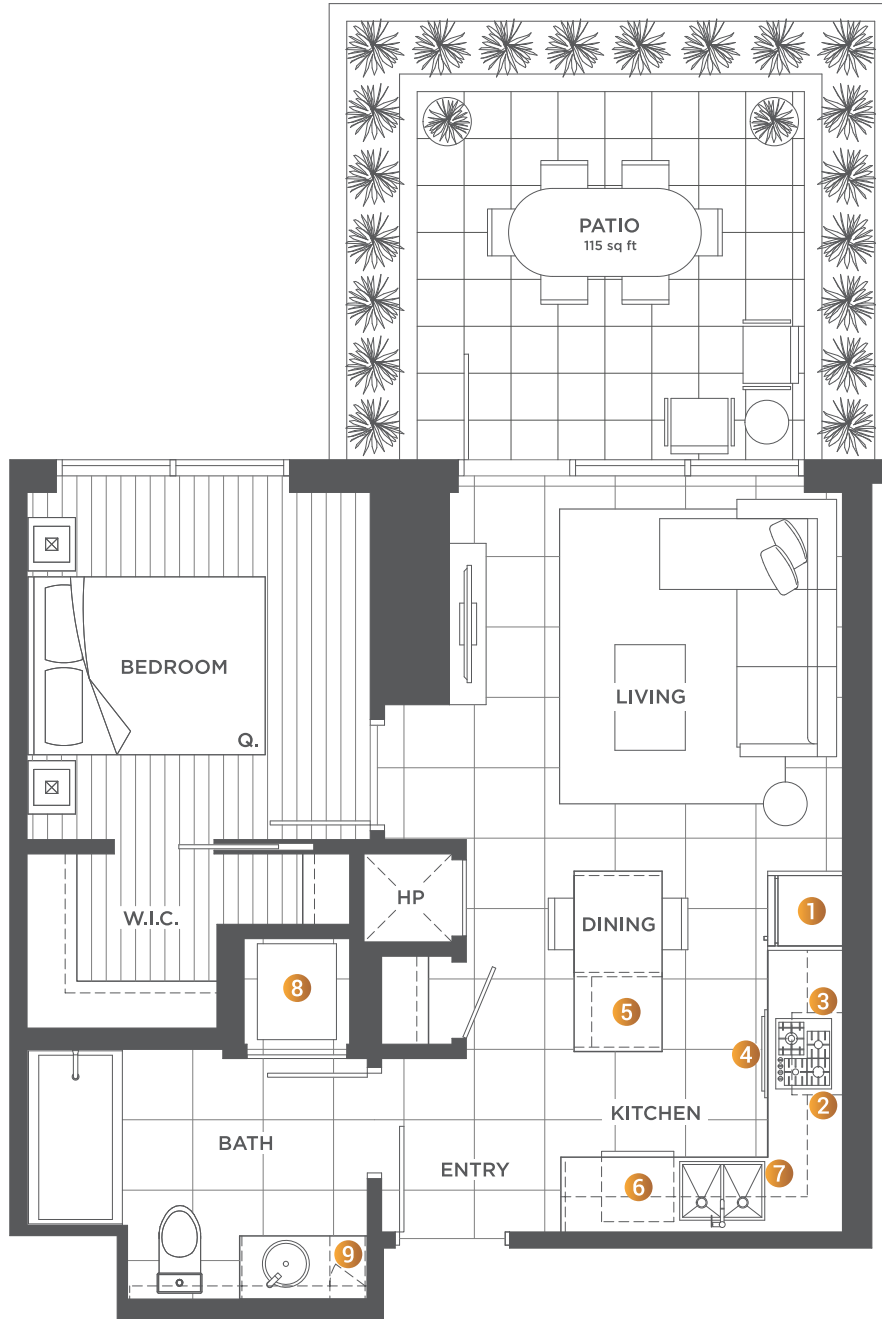

1 Bedroom

Unit: 702

540-560 sq ft (approx)

Feature List:

- 1. 24" Integrated Fridge
- 2. 4 Burner Gas Cooktop
- 3. Ducted Hood Fan
- 4. Convection Built in Oven
- 5. Microwave
- 6. Integrated Dishwasher
- 7. Push Button Sink Disposal
- 8. High-Efficiency Full Size Ducted Washer and Dryer
- 9. Hidden Medicine Cabinet

LEVEL 7

The floorplans, square footage, dimensions, design and configuration of the strata lots and project are approximate and/or artist's interpretation only and may differ from what is shown. Final dimensions, square footage, and configuration shall be determined by the final strata plans. Final floorplans may be the mirror image of the floorplans shown above. Refer to architectural drawings. The developer reserves the right to make changes without notice to the floorplans, ceiling heights, project design, landscaping plans, appliances, specifications, and features. E.&O.E.