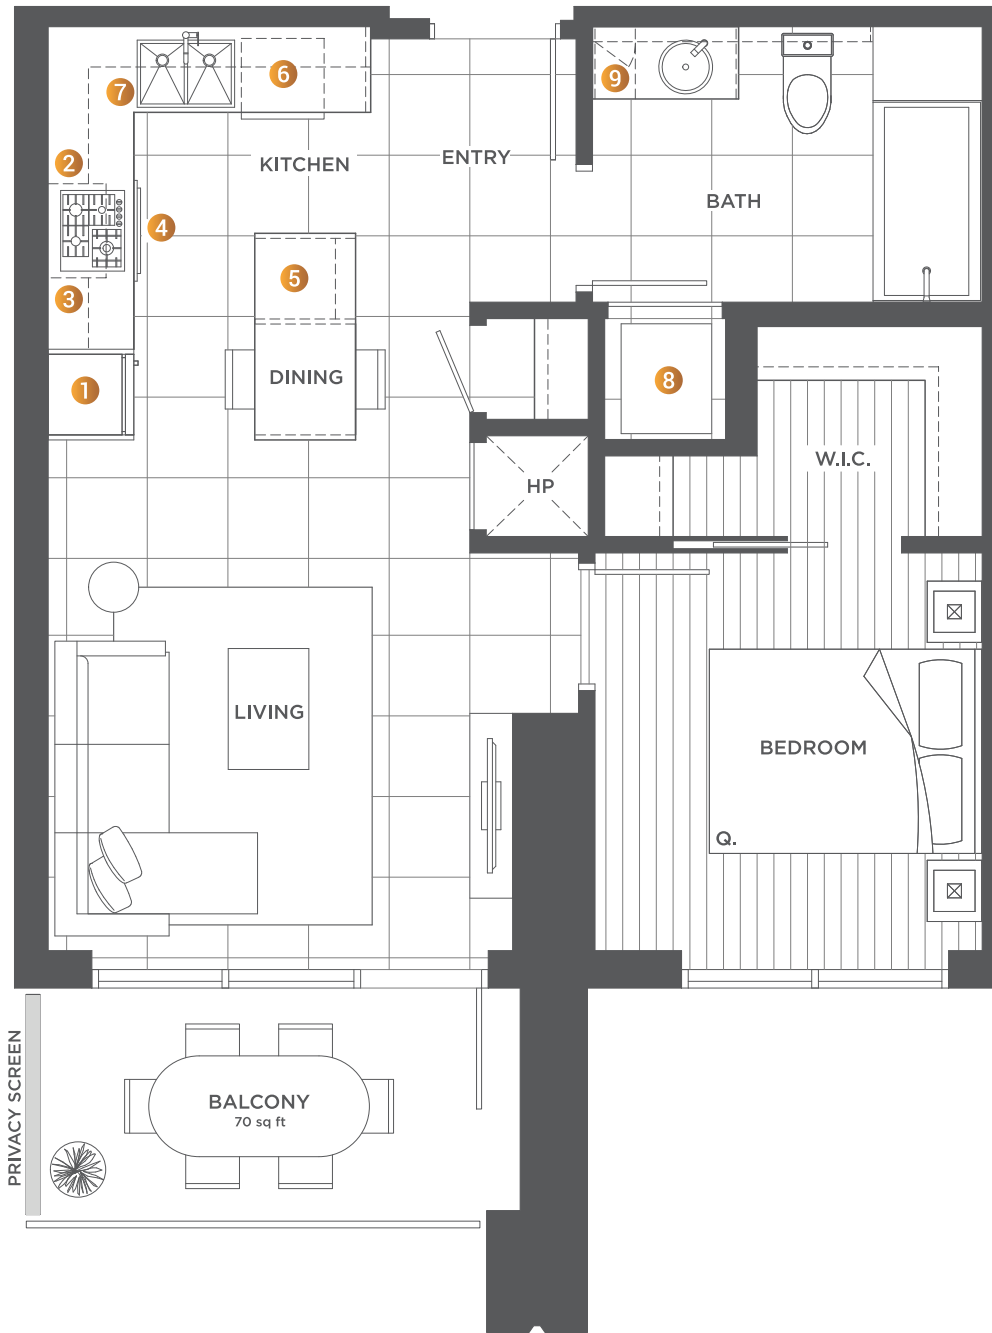

1 Bedroom

Units: 706-4606

560 sq ft (approx)

Feature List:

- 1. 24" Integrated Fridge
- 2. 4 Burner Gas Cooktop
- 3. Ducted Hood Fan
- 4. Convection Built in Oven
- 5. Microwave
- 6. Integrated Dishwasher
- 7. Push Button Sink Disposal
- 8. High-Efficiency Full Size Ducted Washer and Dryer
- 9. Hidden Medicine Cabinet

LEVEL 8-46

LEVEL 7

The floorplans, square footage, dimensions, design and configuration of the strata lots and project are approximate and/or artist's interpretation only and may differ from what is shown. Final dimensions, square footage, and configuration shall be determined by the final strata plans. Final floorplans may be the mirror image of the floorplans shown above. Refer to architectural drawings. The developer reserves the right to make changes without notice to the floorplans, ceiling heights, project design, landscaping plans, appliances, specifications, and features, E.&O.E.