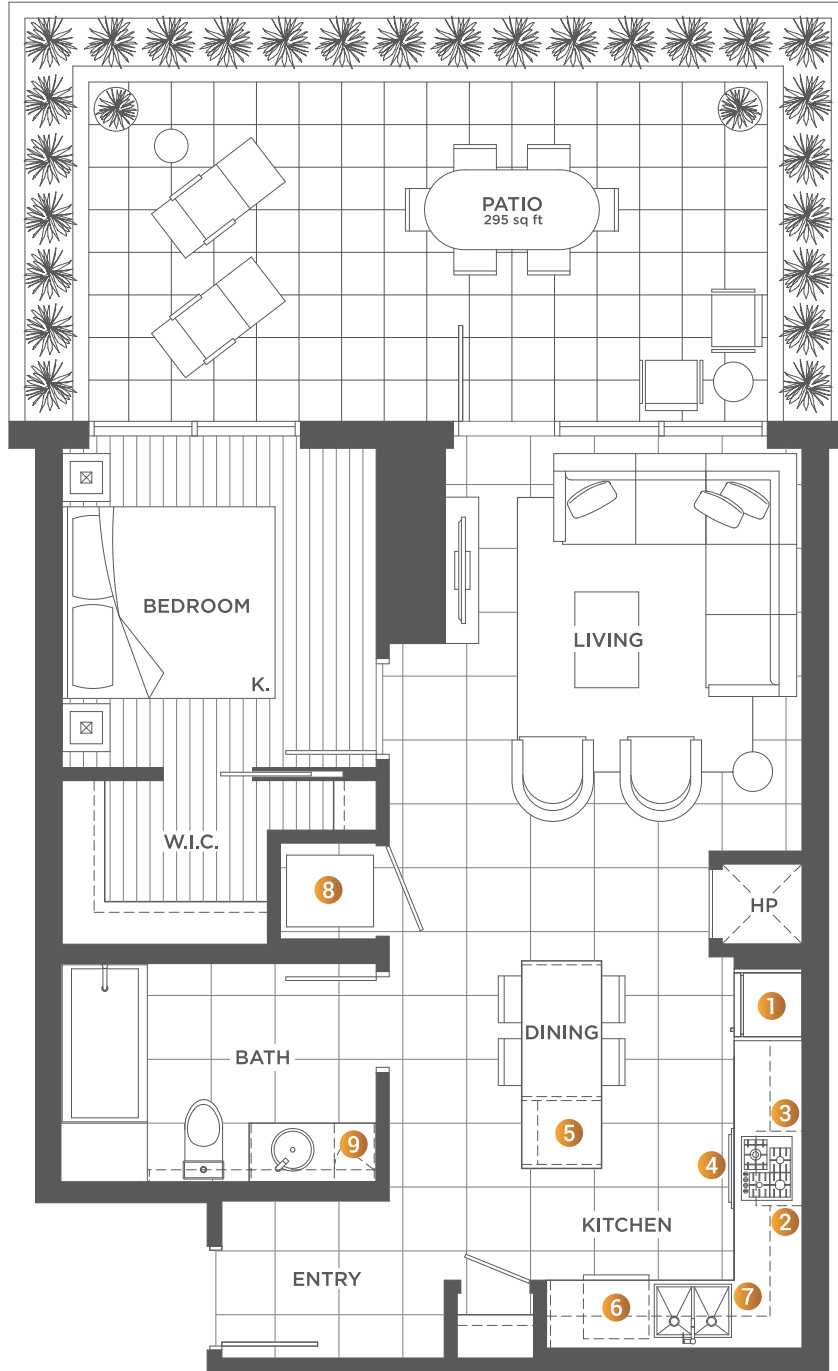

1 Bedroom

Unit: 712

670 sq ft (approx)

Feature List:

- 1. 24" Integrated Fridge
- 2. 4 Burner Gas Cooktop
- 3. Ducted Hood Fan
- 4. Convection Built in Oven
- 5. Microwave
- 6. Integrated Dishwasher
- 7. Push Button Sink Disposal
- 8. High-Efficiency Full Size Ducted Washer and Dryer
- 9. Hidden Medicine Cabinet

LEVEL 7

The floorplans, square footage, dimensions, design and configuration of the strata lots and project are approximate and/or artist's interpretation only and may differ from what is shown. Final dimensions, square footage, and configuration shall be determined by the final strata plans. Final floorplans may be the mirror image of the floorplans shown above. Refer to architectural drawings. The developer reserves the right to make changes without notice to the floorplans, ceiling heights, project design, landscaping plans, appliances, specifications, and features. E.&O.E.