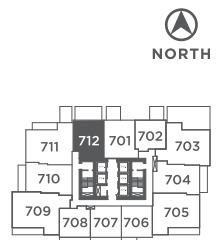

1 Bedroom

Unit: 712

670 sq ft (approx)

Feature List:

- 1. 24" Integrated Fridge
- 2. 4 Burner Gas Cooktop
- 3. Ducted Hood Fan
- 4. Convection Built in Oven
- 5. Microwave
- 6. Integrated Dishwasher
- 7. Push Button Sink Disposal
- 8. High-Efficiency Full Size Ducted Washer and Dryer
- 9. Hidden Medicine Cabinet

LEVEL 7

The floorplans, square footage, dimensions, design and configuration of the strata lots and project are approximate and/or artist's interpretation only and may differ from what is shown. Final dimensions, square footage, and configuration shall be determined by the final strata plans. Final floorplans may be the mirror image of the floorplans shown above. Refer to architectural drawings. The developer reserves the right to make changes without notice to the floorplans, ceiling heights, project design, landscaping plans, appliances, specifications, and features. E.&O.E.