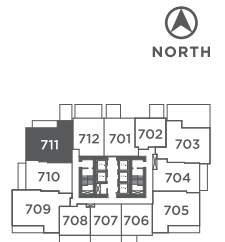

2 Bedroom

Unit: 711

1,000 sq ft (approx)

Feature List:

- 1. 30" Integrated Fridge
- 2. 5 Burner Gas Cooktop
- 3. Ducted Hood Fan
- 4. Convection Built in Oven
- 5. Microwave
- 6. Integrated Dishwasher
- 7. Push Button Sink Disposal
- 8. High-Efficiency Full Size Ducted Washer and Dryer
- 9. Hidden Medicine Cabinet
- 10. Pantry

LEVEL 7

The floorplans, square footage, dimensions, design and configuration of the strata lots and project are approximate and/or artist's interpretation only and may differ from what is shown. Final dimensions, square footage, and configuration shall be determined by the final strata plans. Final floorplans may be the mirror image of the floorplans shown above. Refer to architectural drawings. The developer reserves the right to make changes without notice to the floorplans, ceiling heights, project design, landscaping plans, appliances, specifications, and features. E.&O.E.